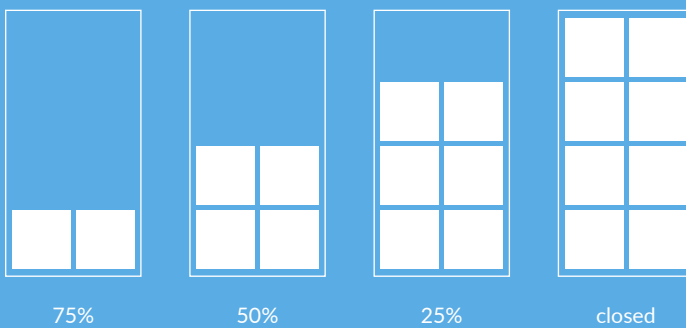

## CARE & CLEANING

EzePorch Conversions windows and doors are easy to clean. The sliders are a cinch to snap out, clean, dry, and snap back in. Giving you more time to enjoy your space.

## VERSITILE VENTILATION

Different days require different airflow. Put all the windows down to maximize airflow. Slide them up to keep it warmer. Or just leave them somewhere in between. Your room can adjust to your needs and comfort.